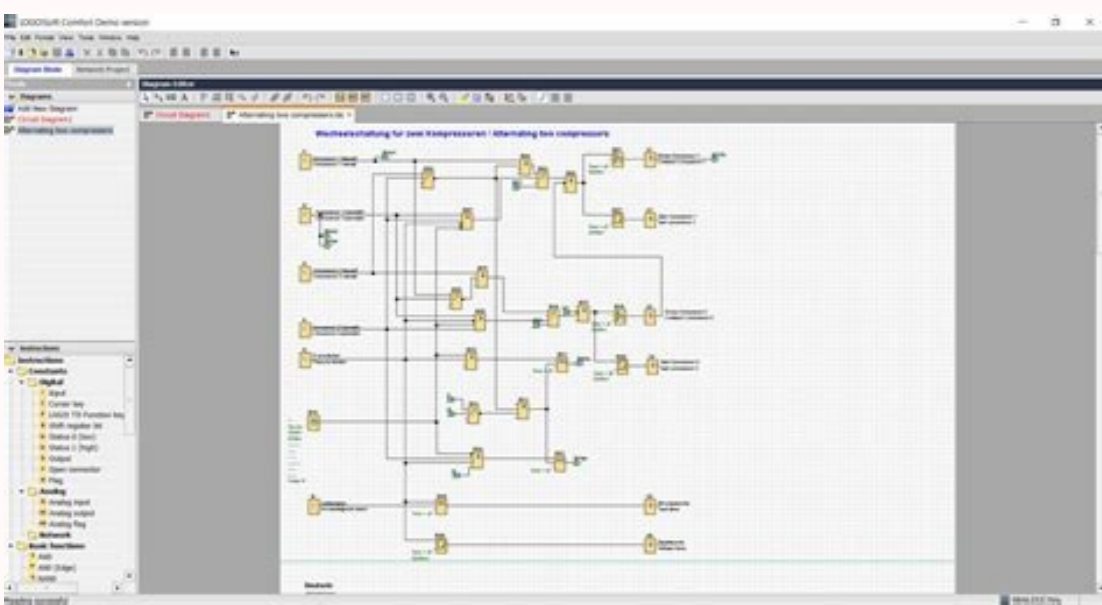

I'm not robot  reCAPTCHA

[Continue](#)

Ref. Pittsburgh Automotive-Harbor Freight 440Lb Electric Hoist, item#60346

Note: wire color changes

Senior Quality Assurance Engineer II

ROBERT SMITH

Phone: (123) 456 78 99
 Email: info@qwikresume.com
 Website: www.qwikresume.com
 LinkedIn: linkedin.com/qwikresume
 Address: 1737 Marshville Road,
 Alabama