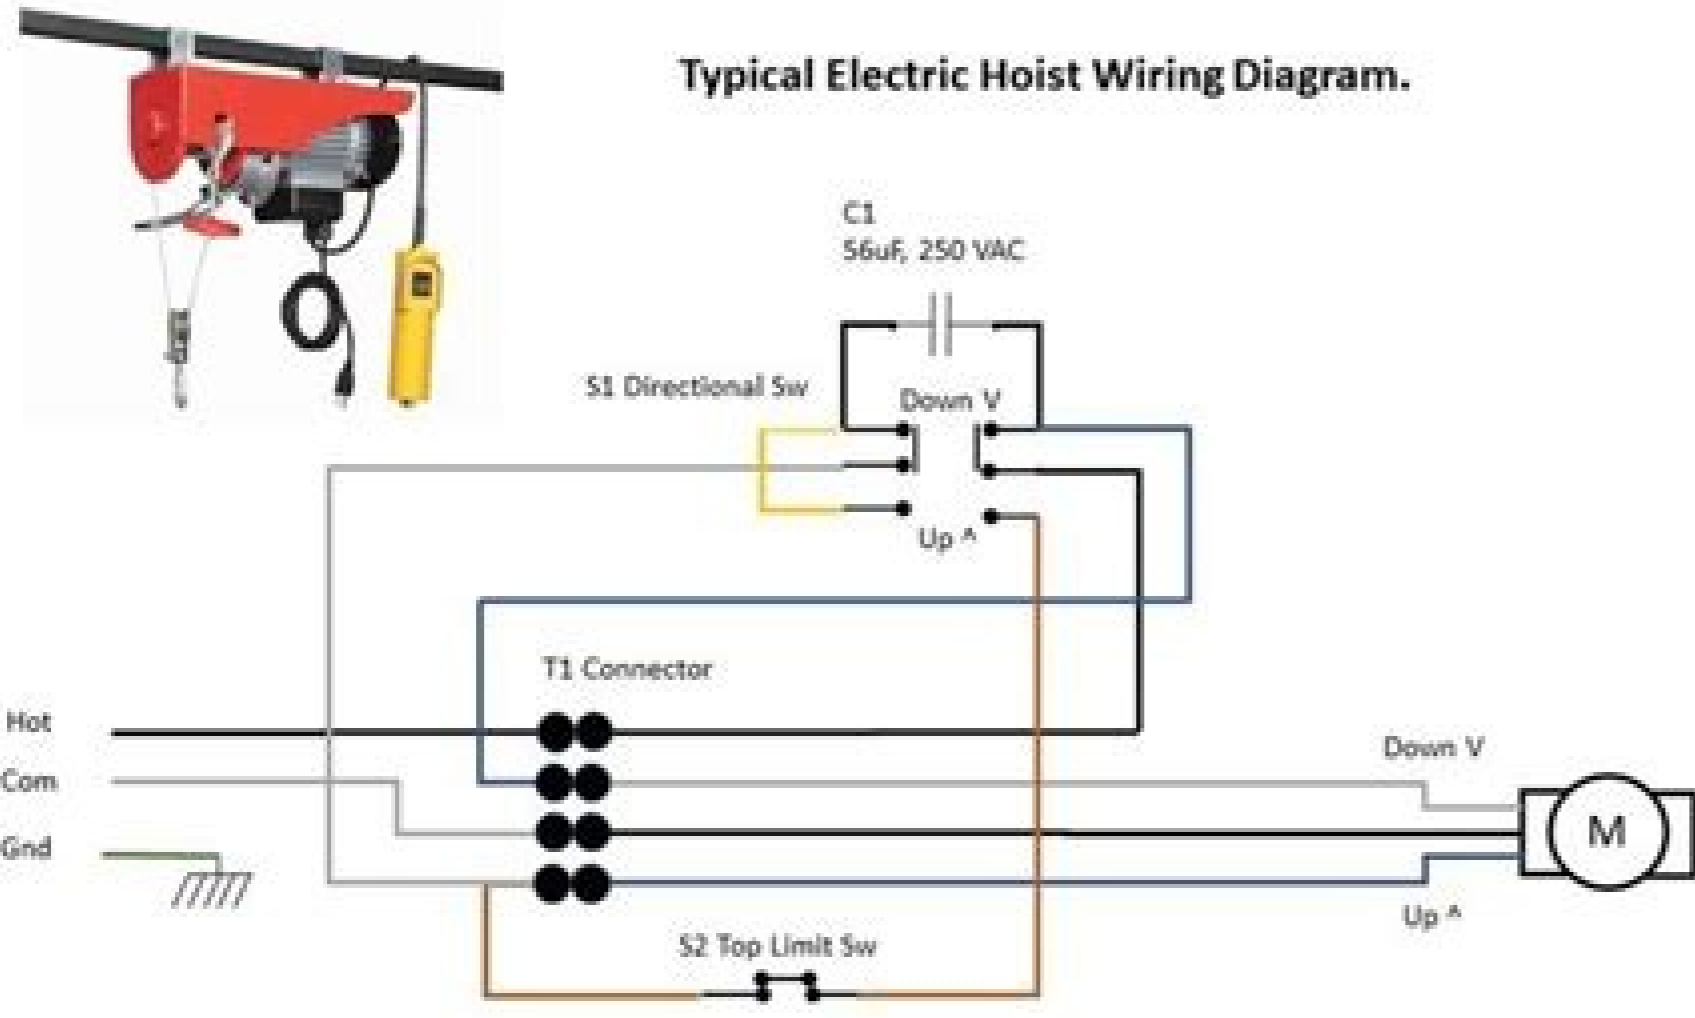

I'm not robot  reCAPTCHA

[Continue](#)

Ref. Pittsburgh Automotive-Harbor Freight 440Lb Electric Hoist, item#60346

Note: wire color changes

Senior Quality Assurance Engineer II

ROBERT SMITH

Phone: (123) 456 78 99
 Email: info@qwikresume.com
 Website: www.qwikresume.com
 LinkedIn: linkedin.com/qwikresume
 Address: 1737 Marshville Road,
 Alabama